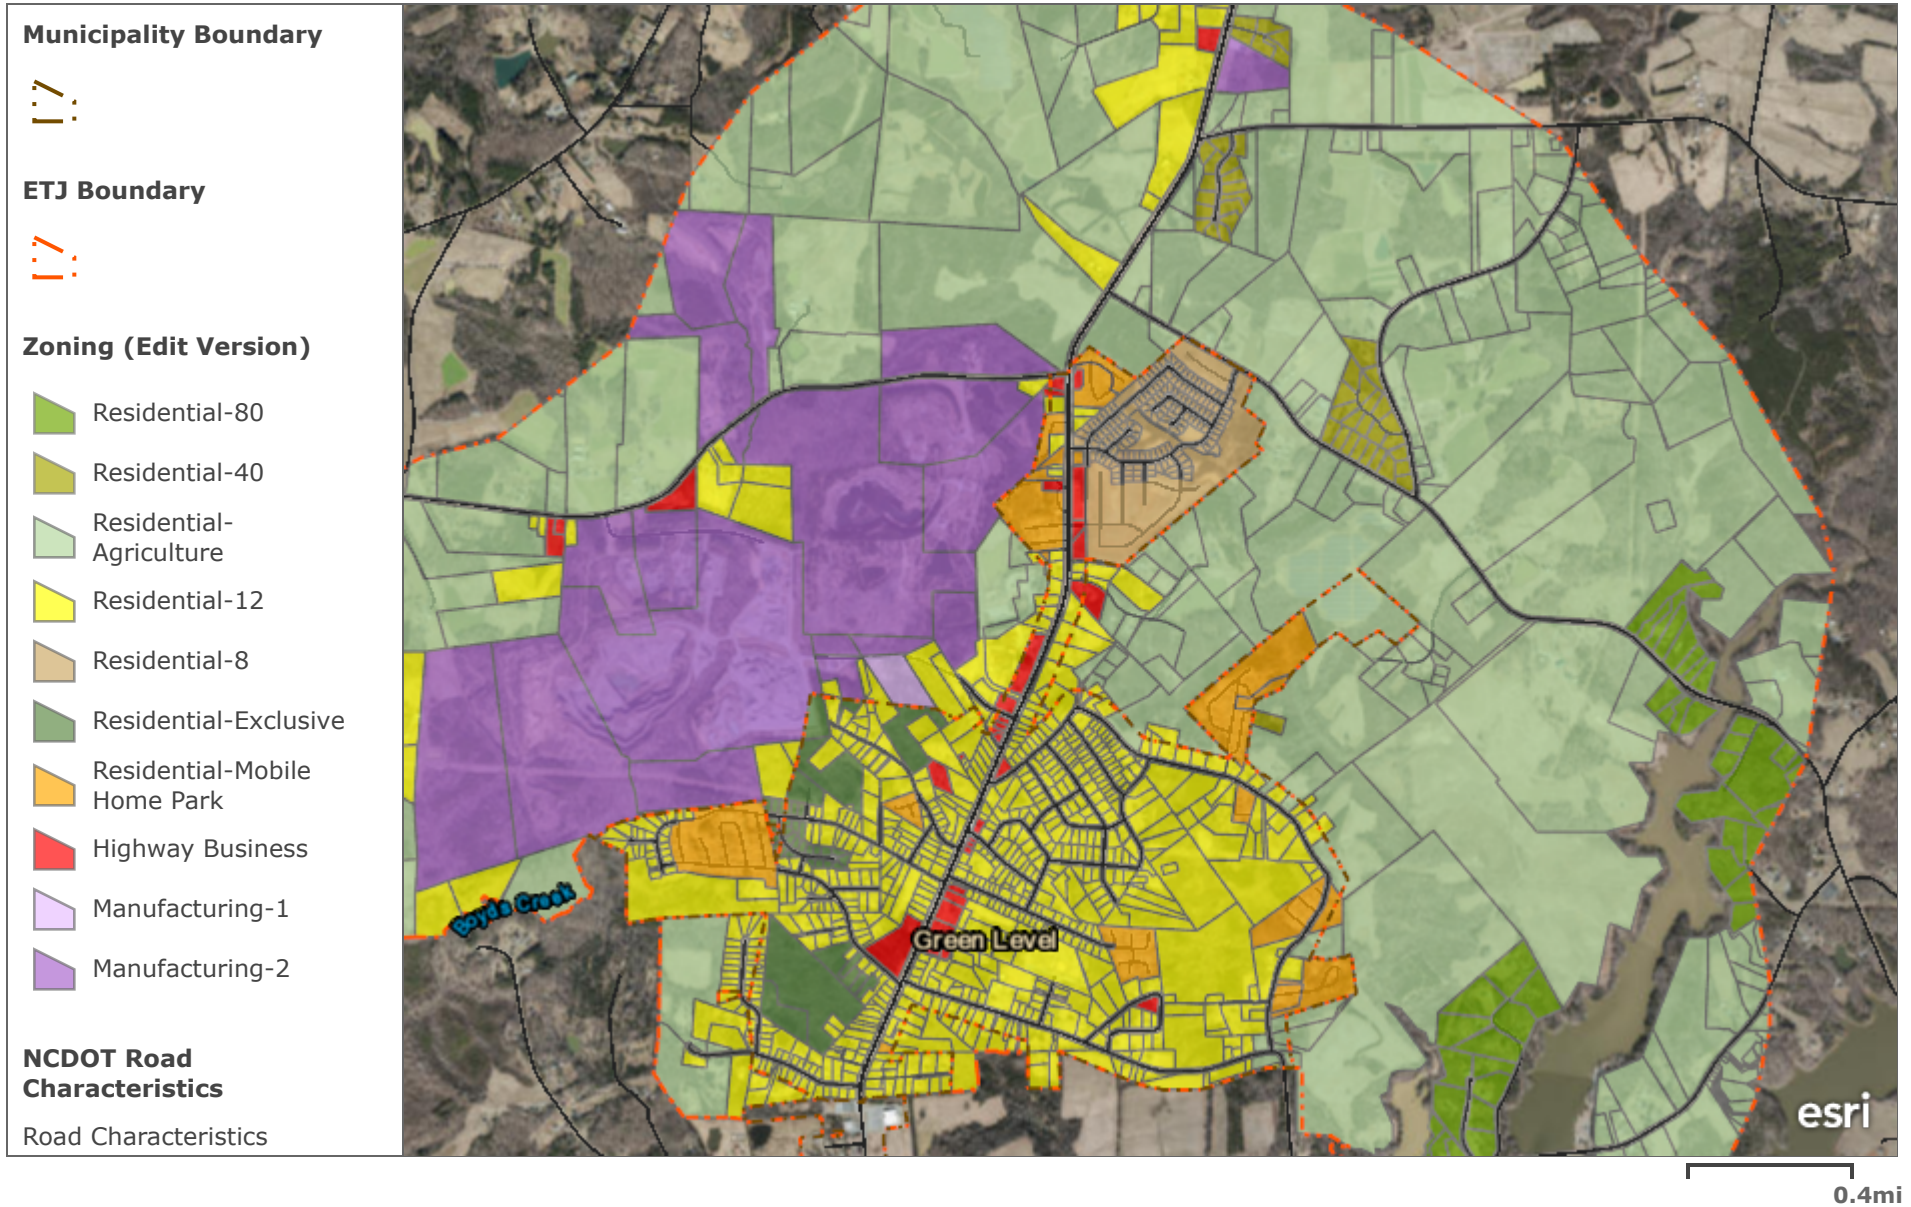

Green Level Zoning Updates 2020

NC CGIA, USDA FSA, Maxar | NCDOT GIS Unit | State of North Carolina DOT, Esri, HERE, Garmin | These data are maintained by the Data Conversion Group of the North Carolina Department of Transportation - GIS Unit.